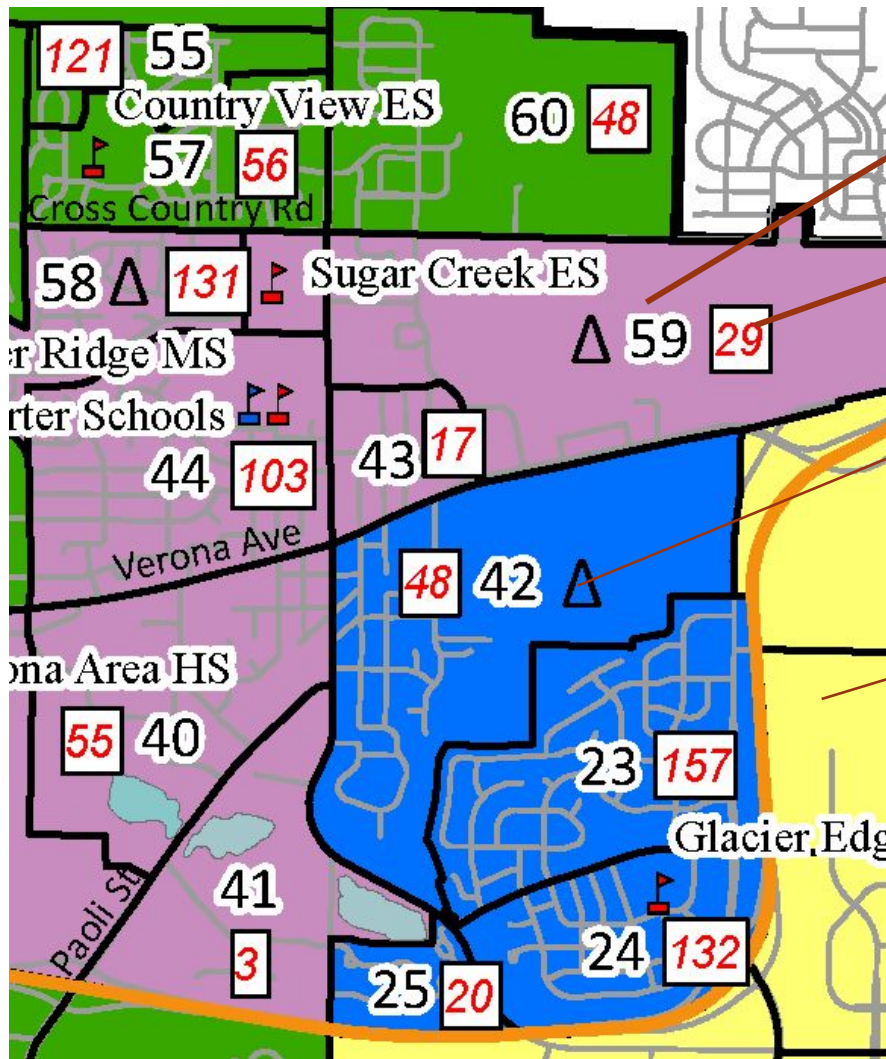

Each option will have a map*

(* I know, not your district—no sneak peaks!)

Neighborhood number

4K-5 projected 2021 enrollment

Neighborhoods that change from 2019-20 attendance area in option

Different colors represent assigned elementary school under option